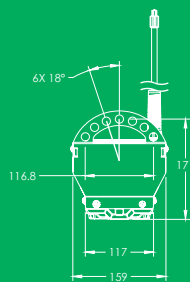

DRAGON S

HORTICULTURE
LED LIGHT

The **DRAGON S**, also known as the *baby dragon*, is a high output home grower or small commercial veg to flowering light. With 300 watts of power harnessed by our patented optical system, it projects more light onto and into the plant canopy than LEDs ever have before. The **S** utilizes active cooling with specialized exhaust chambers that help promote transpiration while light is projected with unparalleled evenness, leaving *all* your plants happy and healthy.

POWER: 300w

INPUT VOLTAGE: 120 - 277V

AMPS: 120v-3.5 / 240v-1.25 / 277v-1.1

POWER FACTOR / EFFICIENCY: >0.9 / 93%

DIMENSIONS: 26.5" x 7" x 5"

WEIGHT: 22 lbs

WATERPROOF SEALING: IP66 Rating (entire light fixture)