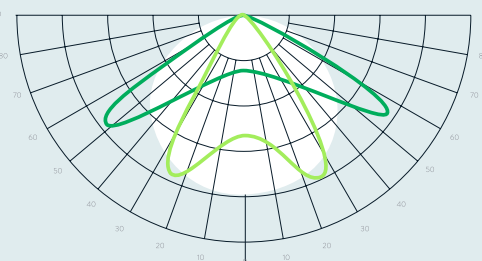

WIRELESS CONTROLS

Connect wirelessly to gain complete control over scheduling and spectrum. Dial in the exact recipe of light your plants need with Theia, our mobile app.

THEIA (thee-uhh)

- Android & iOS based app
- Group control lights via our wireless mesh network.
- Intensity / Dim to Zero
- Ramp on Time (sunset/sunrise)
- Time on and off / Scheduling
- Custom Spectrum & Recipes

LIGHT DISTRIBUTION CURVE

120°
70°
NO OPTICS

The 120 degree optic is the ideal choice for vertical and indoor applications where the lights need to be mounted at a height between 6" and 36", providing an equal distribution of light over the canopy.