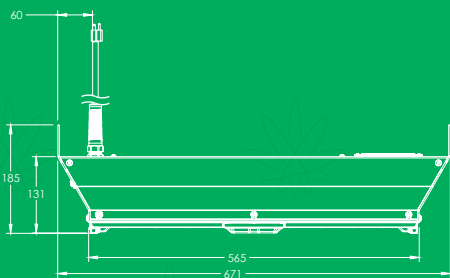

DRAGON S

HORTICULTURE
LED LIGHT

The **DRAGON S**, also known as the *baby dragon*, is a high output home grower or small commercial veg to flowering light. With 300 watts of power harnessed by our patented optical system, it projects more light onto and into the plant canopy than LEDs ever have before. The **S** utilizes active cooling with specialized exhaust chambers that help promote transpiration while light is projected with unparalleled evenness, leaving *all* your plants happy and healthy.

POWER: 300w

INPUT VOLTAGE: 120 - 277V

AMPS: 120v-3.5 / 240v-1.25 / 277v-1.1

POWER FACTOR / EFFICIENCY: >0.9 / 93%

DIMENSIONS: 26.5" x 7" x 5"

WEIGHT: 22 lbs

WATERPROOF SEALING: IP66 Rating (entire light fixture)