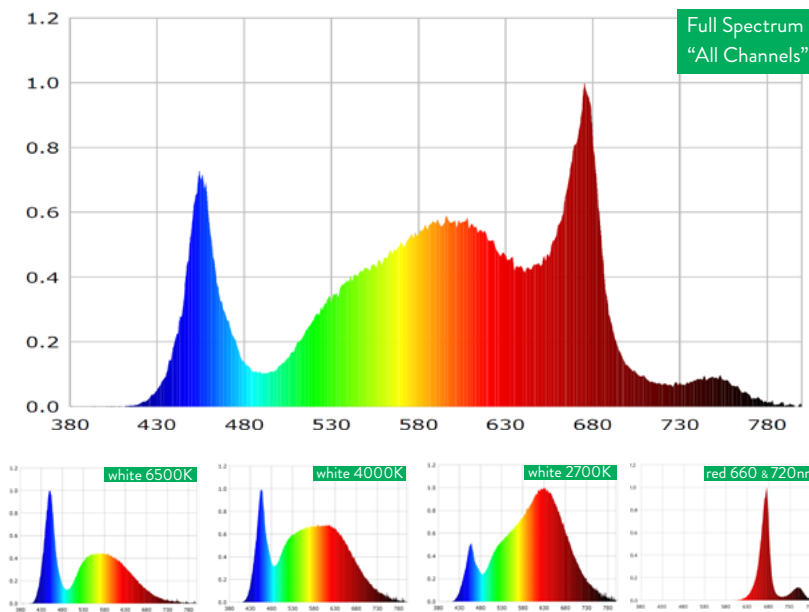

DRAGON S

HORTICULTURE
LED LIGHT

The **DRAGON S**, also known as the *baby dragon*, is a high output home grower or small commercial veg to flowering light. With 300 watts of power harnessed by our patented optical system, it projects more light onto and into the plant canopy than LEDs ever have before. The **S** utilizes active cooling with specialized exhaust chambers that help promote transpiration while light is projected with unparalleled evenness, leaving *all* your plants happy and healthy.

TENT FLOWER

3x3 = 815 average PPFD

TENT VEG

4x4 = 428 average PPFD

TUNABLE SPECTRUM

Scynce lights are fully adjustable, putting YOU in control of the spectrum.

SPECTRUM

The DragonS has 4 channels of LEDs: cool, natural and warm white with a red kicker including both 660nm and 720nm for the Emerson effect.