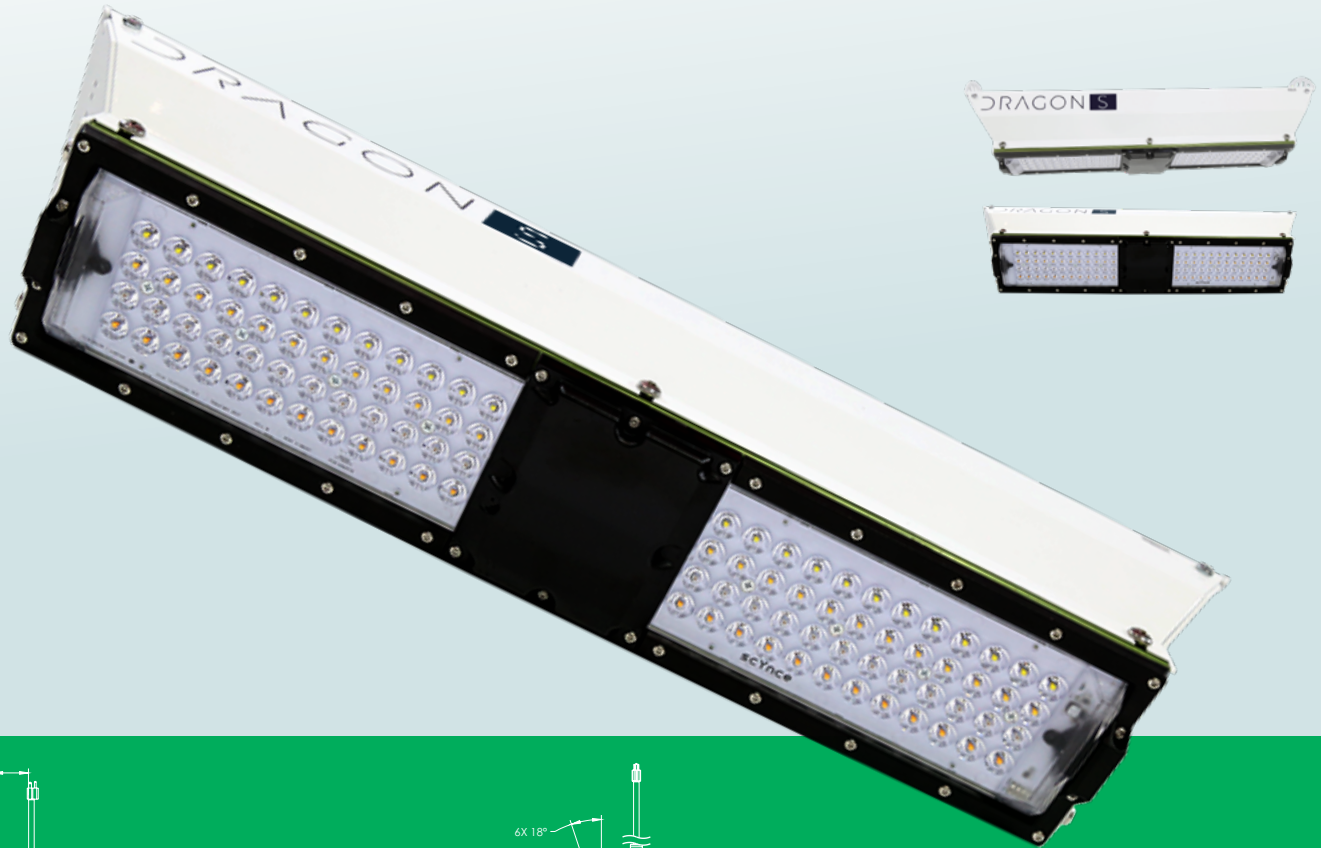

DRAGON S

HORTICULTURE
LED LIGHT

The **DRAGON S**, also known as the *baby dragon*, is a high output home grower or small commercial veg to flowering light. With 300 watts of power harnessed by our patented optical system, it projects more light onto and into the plant canopy than LEDs ever have before. The **S** utilizes active cooling with specialized exhaust chambers that help promote transpiration while light is projected with unparalleled evenness, leaving *all* your plants happy and healthy.

POWER: 300w

INPUT VOLTAGE: 120 - 277V

AMPS: 120v-3.5 / 240v-1.25 / 277v-1.1

POWER FACTOR / EFFICIENCY: >0.9 / 93%

DIMENSIONS: 26.5" x 7" x 5"

WEIGHT: 22 lbs

WATERPROOF SEALING: IP66 Rating (entire light fixture)

TENT FLOWER

3x3 = 815 average PPFD

TENT VEG

4x4 = 428 average PPFD

TUNABLE SPECTRUM

Scynce lights are fully adjustable, putting YOU in control of the spectrum.

SPECTRUM

The DragonS has 4 channels of LEDs: cool, natural and warm white with a red kicker including both 660nm and 720nm for the Emerson effect.

The 70 degree optic was designed for greenhouses (perfect as a supplemental light source) and indoor applications where the lights need to be mounted at heights between 4' up to 10' over the canopy.