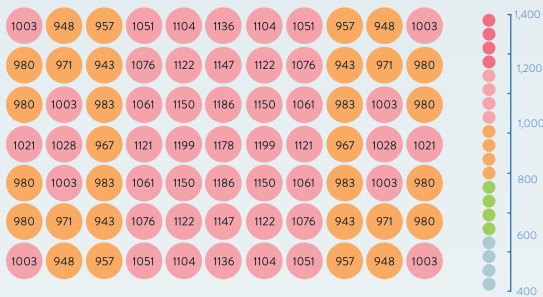

A light is nothing more than a tool of the trade. The best tools are able to be mastered and manipulated by the best growers to enhance their craft.

5'x3.5' canopy = 1040 average PPF@ 30" Height = 34watts/sf

FULL POWER SPECTRUM TUNING

The **alpha** is the first light to deliver full control over the spectrum without any loss of power. With up to 425 watts of any spectrum between 2700k and 6500k (warm to cool), you control what type of white light gets delivered to your plants. The red/far-red channel provides 175 watts of energy that can be evenly split, shifted to either 660nm or 720nm or completely turned off. The **alpha** produces 600 watts of **on-the-fly** customizable plant growing photonic power.

POWER: 600w **WHITE:** 425w / **RED:** 175w
INPUT VOLTAGE: 120 - 277V or 347 - 480v
AMPS: 120v-5 / 240v-2.5 / 277v-2.2 / 480v-1.25
POWER FACTOR: >95% **DAISY CHAIN:** Yes
DIMENSIONS: 44.5" x 8" x 5" **WEIGHT:** 25 lbs
WATERPROOF SEALING: IP66 Rating (entire light fixture)
THERMAL MANAGEMENT: Active - IP67 rated fan
CERTIFICATIONS / TESTING: UL, CSA, CE, FCC, RoHS

WARRANTY: 5 years
TUNABILITY: 4 color channels with *NEW* full power spectrum tuning
SPECTRUM: white (2700k and 6500k) and red (660 and 720nm)
SECONDARY OPTICS: Linear 70° (height over canopy is 24" to 72")
DIMMING: Wireless digital control of spectrum, recipes and scheduling
FIXTURE PPF: 1,482 $\mu\text{mol/s}$ **EFFICACY:** 2.47 $\mu\text{mol/j}$
PPFD: 1,040 $\mu\text{mol/m}^2/\text{s}$ average over a 17.5 sf canopy = 34 watts/sf
COVERAGE AREA: Flower = 5'x3.5' Veg/Mother = 6'x5'