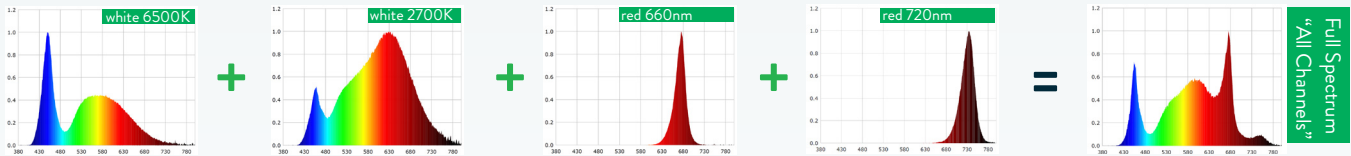

A light is nothing more than a tool of the trade. The best tools are able to be mastered and manipulated by the best growers to enhance their craft.

5'x3.5' canopy = 1040 average PPF@ 30" Height = 34watts/sf

FULL POWER SPECTRUM TUNING

The **alpha** is the first light to deliver full control over the spectrum without any loss of power. With up to 425 watts of any spectrum between 2700k and 6500k (warm to cool), you control what type of white light gets delivered to your plants. The red/far-red channel provides 175 watts of energy that can be evenly split, shifted to either 660nm or 720nm or completely turned off. The **alpha** produces 600 watts of **on-the-fly** customizable plant growing photonic power.

WARRANTY: 5 years
TUNABILITY: 4 color channels with *NEW* full power spectrum tuning
SPECTRUM: white (2700k and 6500k) and red (660 and 720nm)
SECONDARY OPTICS: Linear 70° (height over canopy is 24" to 72")
DIMMING: Wireless digital control of spectrum, recipes and scheduling
FIXTURE PPF: 1,482 $\mu\text{mol/s}$ **EFFICACY:** 2.47 $\mu\text{mol/j}$
PPFD: 1,040 $\mu\text{mol/m}^2/\text{s}$ average over a 17.5 sf canopy = 34 watts/sf
COVERAGE AREA: Flower = 5'x3.5' Veg/Mother = 6'x5'