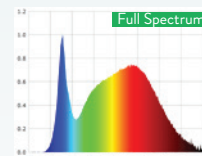

POWER: 250w

INPUT VOLTAGE: 120v - 277v or 347v - 480v

AMPS: 120v-2.1 / 208v-1.2 / 277v-0.9 / 480v-0.52

POWER FACTOR: >0.95

CABLE MGMT: Yes

DIMENSIONS: 46" x 6" x 1.5"

WEIGHT: 12 lbs.

THERMAL MANAGEMENT: Passive - with active monitoring

WATERPROOF SEALING: IP66 Rating (entire light fixture)

CERTIFICATIONS / TESTING: UL, FCC, RoHS, CSA

UL1598, UL8750, UL8800, CSA C22.2 NO. 250.0-08, CSA C22.2 NO. 250.13

WARRANTY: 5 years

TUNABILITY: 2 color channels with *NEW* full power spectrum tuning

SPECTRUM: Full spectrum white, 6500k (cool) and 2700k (warm)

SECONDARY OPTICS: Conic 120 (patented 120° secondary lenses)

CONTROL: full digital control of spectrum, recipes and scheduling

FIXTURE (PPF): 583 μmol/s

EFFICACY: 2.33 μmol/j

PPFD (suggested use): up to 537 μmol/m²/s over a 4'x3' canopy @ 12"

MAX COVERAGE AREA: Veg/Clone = up to 5'x4' Flower = up to 4'x2'

P/N: RKV250 Raging Kale

MAX AMBIENT TEMP: 30° C

SCYNCED