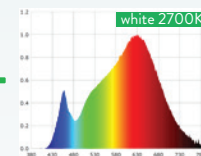

RAGING
kale III

www.ragingkale.com

The **RAGING KALE** shines as a low-profile fixture for indoor and vertical farming. With an IP66 waterproof rating, wireless connectivity and patented optics, the **Kale** is the perfect solution for your early-stage growing needs. Designed in collaboration with some of the most demanding botanists, the **Kale** is the go-to fixture when you need a robust, powerful light at an affordable price.

NO
OPTICS
CONIC
120°

LIGHT DELIVERY

Our patented optics allow plants to see equal intensity light from all angles (similar to sunlight), prevent hot/burned spots and result in a larger growing surface with more density below the canopy. **#GrowDeep**

FULL POWER SPECTRUM TUNING

The Raging Kale is the first light that can morph into almost anything you need. Kale's are equipped with a cool white (6500K) channel and a warm white (2700K) channel, each with 768 LEDs or over 1,500 in total. With 250 watts of power on-board, you decide how to move that power around to meet your plants' lighting needs. Keep your sunrises cool and your sunsets warm without any loss of power.

+

=

POWER: 250w

INPUT VOLTAGE: 120v - 277v or 347v - 480v

AMPS: 120v-2.1 / 208v-1.2 / 277v-0.9 / 480v-0.52

POWER FACTOR: >0.95

CABLE MGMT: Yes

DIMENSIONS: 46" x 6" x 1.5"

WEIGHT: 12 lbs.

THERMAL MANAGEMENT: Passive - with active monitoring

WATERPROOF SEALING: IP66 Rating (entire light fixture)

CERTIFICATIONS / TESTING: UL, FCC, RoHS, CSA

UL1598, UL8750, UL8800, CSA C22.2 NO. 250.0-08, CSA C22.2 NO. 250.13

WARRANTY: 5 years

TUNABILITY: 2 color channels with *NEW* full power spectrum tuning

SPECTRUM: Full spectrum white, 6500k (cool) and 2700k (warm)

SECONDARY OPTICS: Conic 120 (patented 120° secondary lenses)

CONTROL: full digital control of spectrum, recipes and scheduling