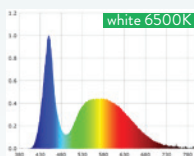

NO
OPTICS
CONIC
120°

4x3' canopy = 537 average PPF@12" Height = 21 watts/sf

LIGHT DELIVERY

Our patented optics allow plants to see equal intensity light from all angles (similar to sunlight), prevent hot/burned spots and result in a larger growing surface with more density below the canopy. **#GrowDeep**

FULL POWER SPECTRUM TUNING

The Raging Kale is the first light that can morph into almost anything you need. Kale's are equipped with a cool white (6500K) channel and a warm white (2700K) channel, each with 768 LEDs or over 1,500 in total. With 250 watts of power on-board, you decide how to move that power around to meet your plants' lighting needs. Keep your sunrises cool and your sunsets warm without any loss of power.

WARRANTY: 5 years

TUNABILITY: 2 color channels with *NEW* full power spectrum tuning

SPECTRUM: Full spectrum white, 6500k (cool) and 2700k (warm)

SECONDARY OPTICS: Conic 120 (patented 120° secondary lenses)