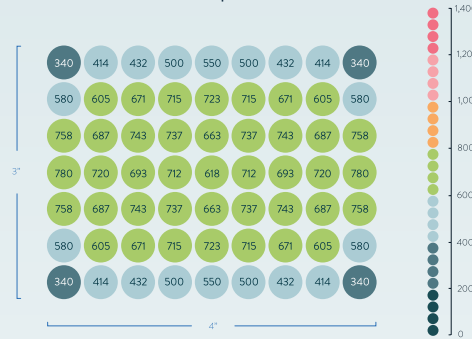

NO
OPTICS
CONIC
120°

4x3' canopy = 537 average PPF@12" Height = 21 watts/sf

LIGHT DELIVERY

Our patented optics allow plants to see equal intensity light from all angles (similar to sunlight), prevent hot/burned spots and result in a larger growing surface with more density below the canopy. **#GrowDeep**

FULL POWER SPECTRUM TUNING

The Raging Kale is the first light that can morph into almost anything you need. Kale's are equipped with a cool white (6500K) channel and a warm white (2700K) channel, each with 768 LEDs or over 1,500 in total. With 250 watts of power on-board, you decide how to move that power around to meet your plants' lighting needs. Keep your sunrises cool and your sunsets warm without any loss of power.

CONTROL: full digital control of spectrum, recipes and scheduling

FIXTURE (PPF): 583 μmol/s

EFFICACY: 2.33 μmol/j

PPFD (suggested use): up to 537 μmol/m²/s over a 4'x3' canopy @ 12"

MAX COVERAGE AREA: Veg/Clone = up to 5'x4' Flower = up to 4'x2'