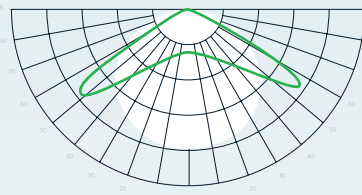

The *kush* is the choice of craftsmen who need a high powered, spectrum adjustable, waterproof, vertical grow light that delivers even PPFD onto and down into the canopy.

**LIGHT DISTRIBUTION CURVE**

NO OPTICS  
CONIC 120°

4'x4' canopy = 1057 average PPFD @ 6-9" Height

**LIGHT DELIVERY**

Our patented optics allow plants to see equal intensity light from all angles (similar to sunlight), prevent hot/burned spots and result in a larger growing surface with more density below the canopy. #GrowDeep

**TUNABILITY:** 4 color channels with \*NEW\* full power spectrum tuning  
**DIMMABLE:** 10% - 100% (dim to off)  
**SPECTRUM:** white (2700k and 6500k) and red (660 and 730nm)  
**SECONDARY OPTICS:** Conic 120° (height over canopy is 6" to 12")  
**CONTROL:** Wired & wireless control of spectrum, intensity and scheduling  
**FIXTURE PPF:** 1,631 µmol/s  
**EFFICACY:** 2.51 µmol/j  
**CHANNEL POWER:** White = 490 watts, Red = 160 watts  
**PPFD (suggested use):** up to 1,057 µmol/m2/s per 4'x4' (40 watts/sf)  
**MAX COVERAGE AREA:** Flower = 4.5'x4.5' Mother = 5'x5'