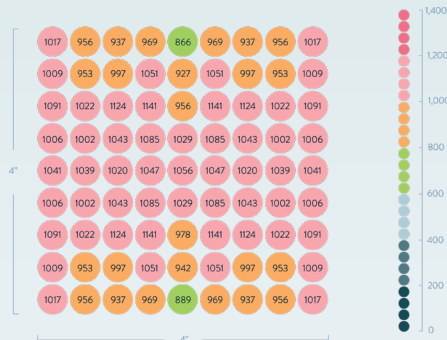

The *kush* is the choice of craftsmen who need a high powered, spectrum adjustable, waterproof, vertical grow light that delivers even PPFD onto and down into the canopy.

**LIGHT DISTRIBUTION CURVE**

NO OPTICS  
CONIC 120°

4'x4' canopy = 1057 average PPFD @ 6-9" Height

**LIGHT DELIVERY**

Our patented optics allow plants to see equal intensity light from all angles (similar to sunlight), prevent hot/burned spots and result in a larger growing surface with more density below the canopy. #GrowDeep

**FULL POWER SPECTRUM TUNING**

The *kush* is the first vertical flowering light to deliver full control over the spectrum without any loss of power. With over 1,000 PPFD of any spectrum between 2700k and 6500k (warm to cool), you control what type of white light gets delivered to your plants. The red/far-red channel provides up to 600 PPFD that can be evenly split, shifted to either 660nm or 730nm or completely turned off. The *kush* produces 1,631 PPFD of customizable plant growing photonic power.

**TUNABILITY:** 4 color channels with \*NEW\* full power spectrum tuning  
**DIMMABLE:** 10% - 100% (dim to off)  
**SPECTRUM:** white (2700k and 6500k) and red (660 and 730nm)  
**SECONDARY OPTICS:** Conic 120° (height over canopy is 6" to 12")  
**CONTROL:** Wired & wireless control of spectrum, intensity and scheduling  
**FIXTURE PPF:** 1,631 µmol/s  
**EFFICACY:** 2.51 µmol/j  
**CHANNEL POWER:** White = 490 watts, Red = 160 watts  
**PPFD (suggested use):** up to 1,057 µmol/m2/s per 4'x4' (40 watts/sf)  
**MAX COVERAGE AREA:** Flower = 4.5'x4.5' Mother = 5'x5'