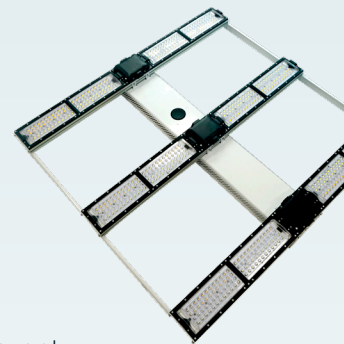

RAGING  
*kush* II

www.ragingkush.com

The **RAGING *kush*** just changed the rules of the game. Never before has a grower had so much control. No matter what crop, style or strain, the *kush* can morph into exactly what you need and deliver every single time! A light is nothing more than a tool of the trade. The best tools are able to be mastered and manipulated by the best growers to enhance their craft.

The *kush* is the choice of craftsmen who need a high powered, spectrum adjustable, waterproof, vertical grow light that delivers even PPFD onto and down into the canopy.

**LIGHT DISTRIBUTION CURVE**

NO OPTICS  
CONIC 120°

4'x4' canopy = 1057 average PPFD @ 6-9" Height

**LIGHT DELIVERY**

Our patented optics allow plants to see equal intensity light from all angles (similar to sunlight), prevent hot/burned spots and result in a larger growing surface with more density below the canopy. #GrowDeep

**FULL POWER SPECTRUM TUNING**

The *kush* is the first vertical flowering light to deliver full control over the spectrum without any loss of power. With over 1,000 PPFD of any spectrum between 2700k and 6500k (warm to cool), you control what type of white light gets delivered to your plants. The red/far-red channel provides up to 600 PPFD that can be evenly split, shifted to either 660nm or 730nm or completely turned off. The *kush* produces 1,631 PPFD of customizable plant growing photonic power.