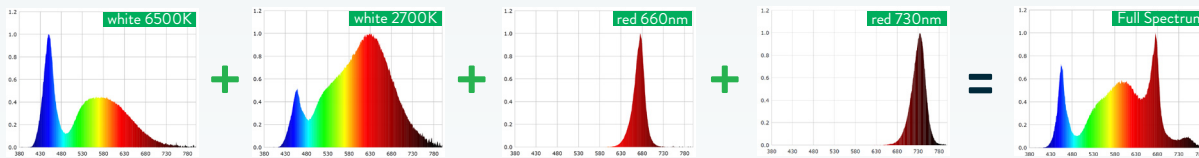

The *kush* is the choice of craftsmen who need a high powered, spectrum adjustable, waterproof, vertical grow light that delivers even PPFD onto and down into the canopy.

**LIGHT DISTRIBUTION CURVE**

NO OPTICS  
CONIC 120°

4'x4' canopy = 1057 average PPFD @ 6-9" Height

**LIGHT DELIVERY**

Our patented optics allow plants to see equal intensity light from all angles (similar to sunlight), prevent hot/burned spots and result in a larger growing surface with more density below the canopy. #GrowDeep

**FULL POWER SPECTRUM TUNING**

The *kush* is the first vertical flowering light to deliver full control over the spectrum without any loss of power. With over 1,000 PPFD of any spectrum between 2700k and 6500k (warm to cool), you control what type of white light gets delivered to your plants. The red/far-red channel provides up to 600 PPFD that can be evenly split, shifted to either 660nm or 730nm or completely turned off. The *kush* produces 1,631 PPFD of customizable plant growing photonic power.

**TUNABILITY:** 4 color channels with \*NEW\* full power spectrum tuning  
**DIMMABLE:** 10% - 100% (dim to off)  
**SPECTRUM:** white (2700k and 6500k) and red (660 and 730nm)  
**SECONDARY OPTICS:** Conic 120° (height over canopy is 6" to 12")  
**CONTROL:** Wired & wireless control of spectrum, intensity and scheduling  
**FIXTURE PPF:** 1,631 µmol/s  
**EFFICACY:** 2.51 µmol/j  
**CHANNEL POWER:** White = 490 watts, Red = 160 watts  
**PPFD (suggested use):** up to 1,057 µmol/m2/s per 4'x4' (40 watts/sf)  
**MAX COVERAGE AREA:** Flower = 4.5'x4.5' Mother = 5'x5'